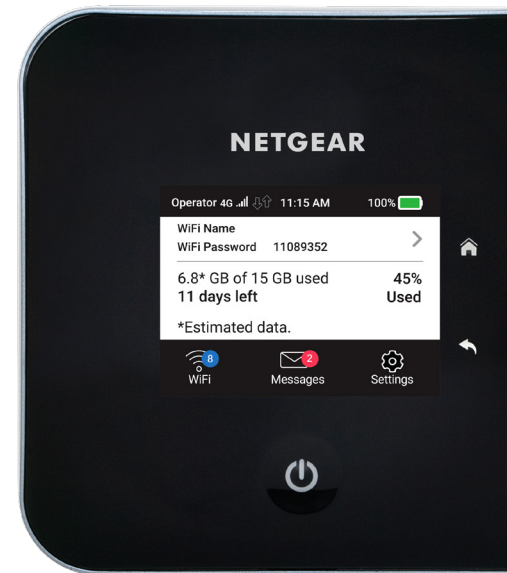

10X Capacity

Get connected in dense areas, even with tall buildings and many connected devices competing for connection.

10X faster than 4G

5G delivers up to 10Gbps by using shorter frequencies, millimeter waves between 30GHz, boosts speeds to unheard of levels that vary from 10 to 1000X faster than 4G.

Extremely low latency

Shorten the time delay between sending and receiving information with 5G. Now 1ms, 5G delivers extremely low latency rates down from 200ms for 4G.

WiFi 6—Ready for Today and Tomorrow's Smart Home