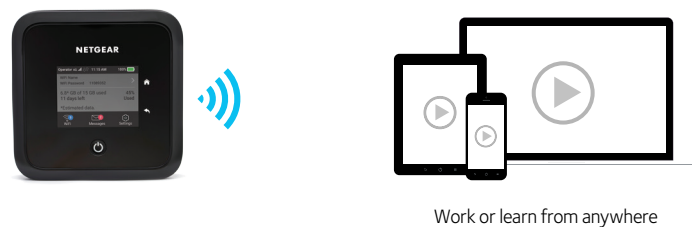

On the Go / Outdoor

If you are in a remote area without a WiFi connection available or in a congested area with many surrounding WiFi networks, the M5 will keep up to 32 devices connected to 5G over WiFi.