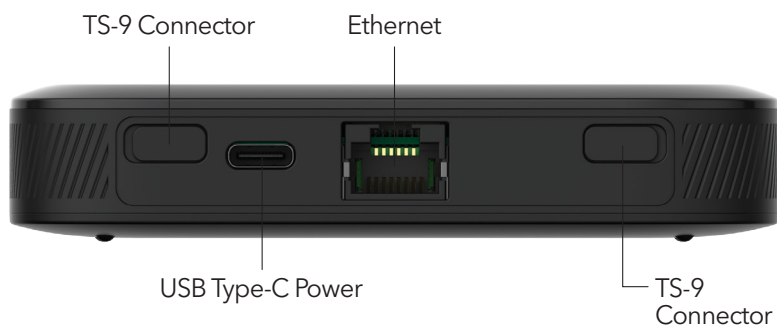

Connection Diagram